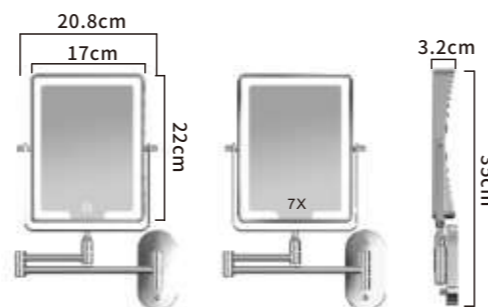

2000mAh锂电池/2000mAh Lithium battery  
三色变光+可调整亮度/3 color light+brightness dimmable

**SM383 (洗漱包箱包镜)**  
Makeup bag size:32x23x13.2cm  
Mirror Size:25x19x1.1cm

1000mAh锂电池/1000mAh Lithium battery  
三色变光+可调整亮度/3 color light+brightness dimmable

**RM391**  
Size:25.8x11.2x40.6cm

2500mAh锂电池/2500mAh Lithium battery  
可调节角度+三色变光+可调整亮度  
Angle adjustable+3 color light  
+brightness dimmable

**SM382**  
Size:22.4x15.2x1.8cm

1000mAh锂电池/1000mAh Lithium battery  
三色变光+可调整亮度/  
3 color light+brightness dimmable

**SM387-DL**  
Size:20.8x37.6cm

锂电池1000毫安/1000mAh lithium battery  
可调节角度+三色变光+可调整亮度  
/带7x 放大镜Angle adjustable+3 color light  
+brightness dimmable/7X magnifier

**SM397-DL**  
Size:20.8x35cm

锂电池1000毫安/1000mAh lithium battery  
可调节角度+三色变光+可调整亮度  
/带7x 放大镜Angle adjustable+3 color light  
+brightness dimmable/7X magnifier