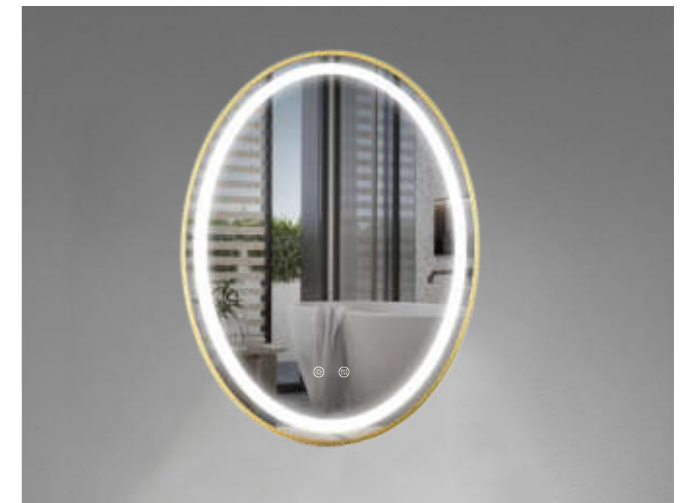

DP340
产品尺寸/Size: W60*H80cm, W23.6"xH31.5"
材质/Material: Aluminum Alloy Frame and PVC Cover
铝合金框架、框架 / PVC背板