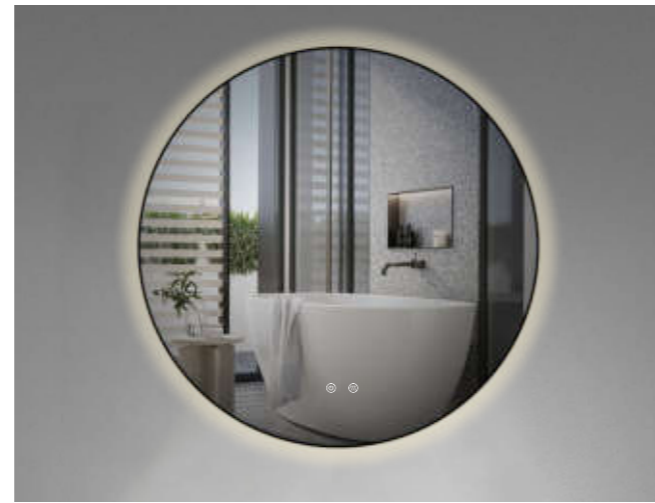

黑色铝合金包边外发光
产品尺寸/Size: Dia 70cm, Dia 27.6"
材质/Material: Metal frame 铝合金框架