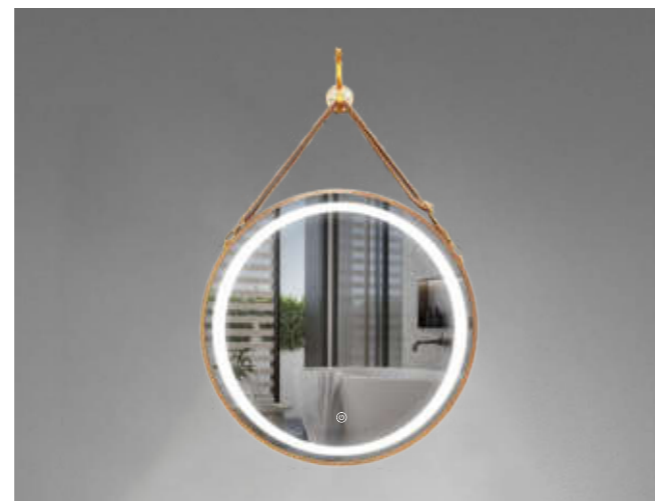

DP325
产品尺寸/Size: Dia 60cm, Dia 23.6"
材质/Material: Aluminum Alloy Frame and PVC Cover
铝合金框架、框架 / PVC背板