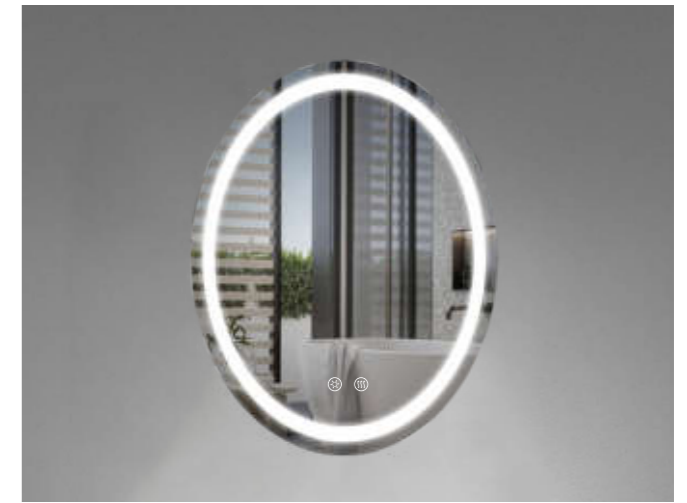

DP319
产品尺寸/Size: W60xH80cm, W23.6"xH31.5"
材质/Material: Aluminum Alloy Frame and PVC Cover
铝合金框架、框架 / PVC背板